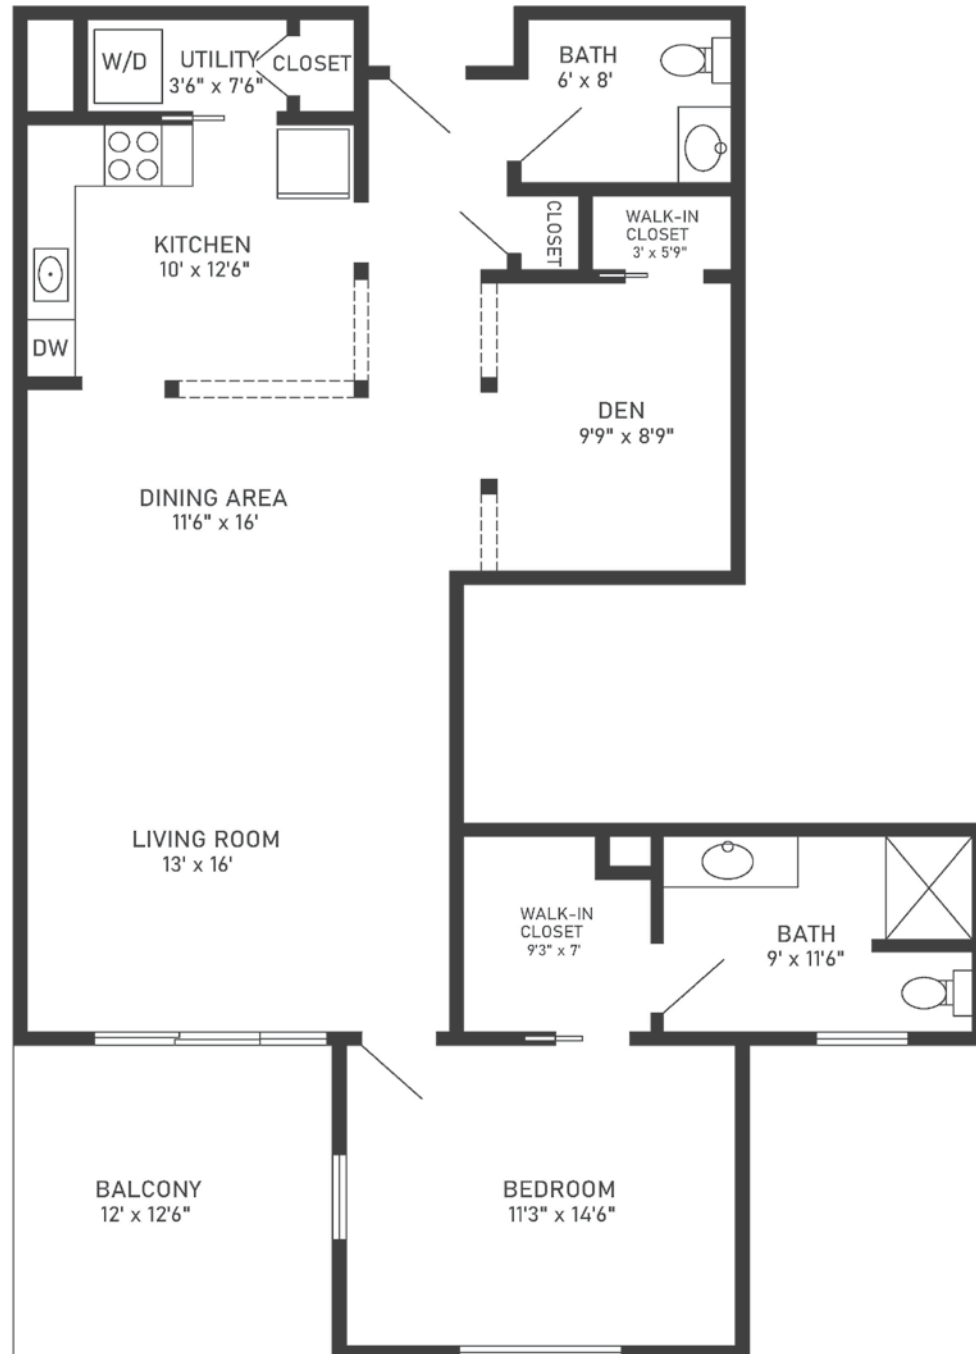

Redwood Lodge Apartment - H

One-Bedroom + Den, One and Half-Bath

1,180 sq. ft.

Dimensions are approximate.

2125 North Olive Avenue, Turlock, CA 95382 (209) 216-5696 CovLivingTurlock.org

Covenant Living Communities & Services is a ministry of the Evangelical Covenant Church and does not discriminate pursuant to the federal Fair Housing Act. All faiths and beliefs are welcome. RCFE License #500301453 COA# 133 Fees are effective through September 30, 2021. Rates are subject to change.