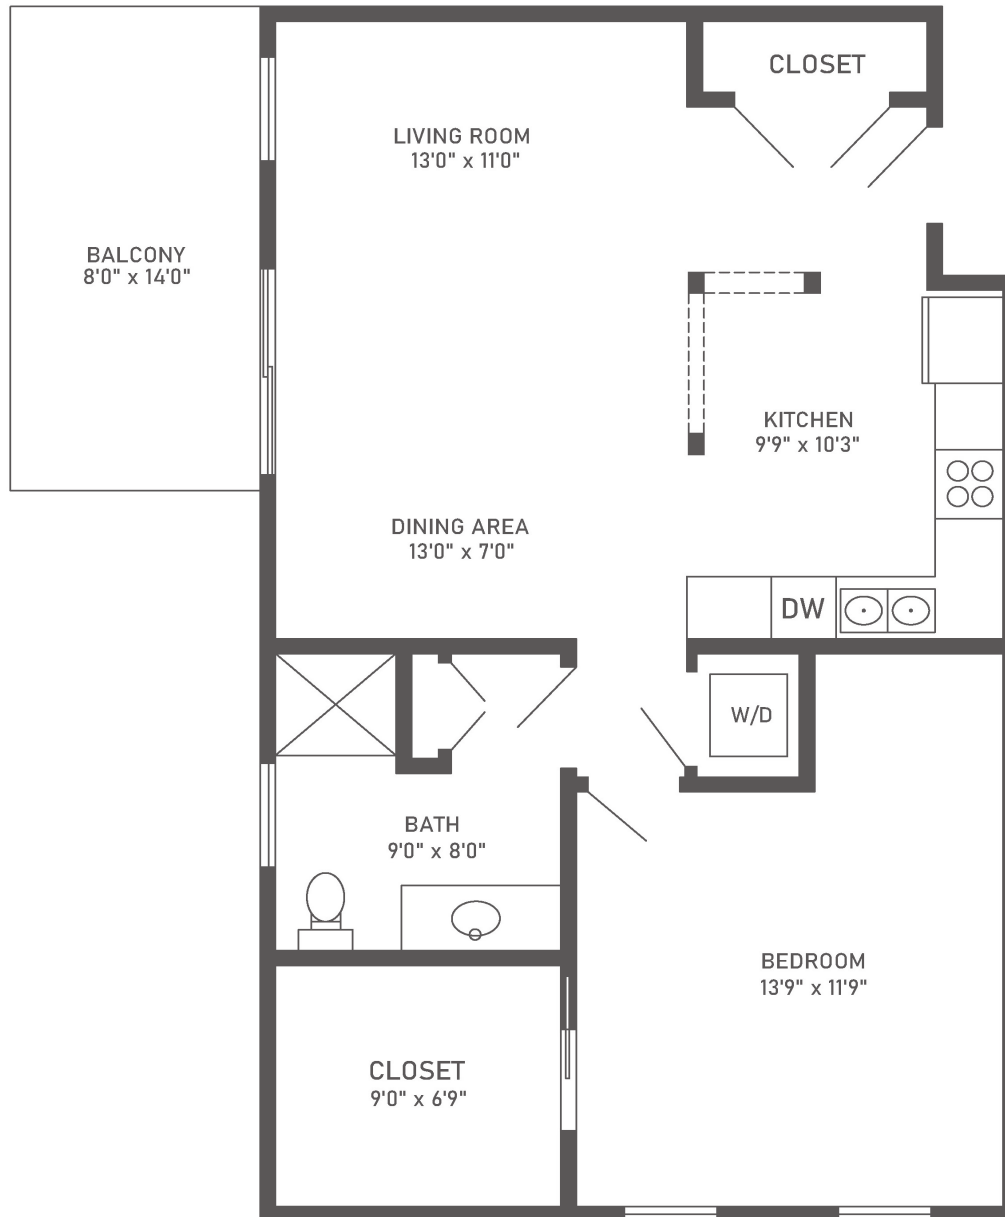

Redwood Lodge Apartment - B

One-Bedroom, One-Bath

778 sq. ft.

Dimensions are approximate.

2125 North Olive Avenue, Turlock, CA 95382 (209) 216-5696 CovLivingTurlock.org

Covenant Living Communities & Services is a ministry of the Evangelical Covenant Church and does not discriminate pursuant to the federal Fair Housing Act. All faiths and beliefs are welcome. RCFE License #500301453 COA# 133
Fees are effective through September 30, 2020. Rates are subject to change.