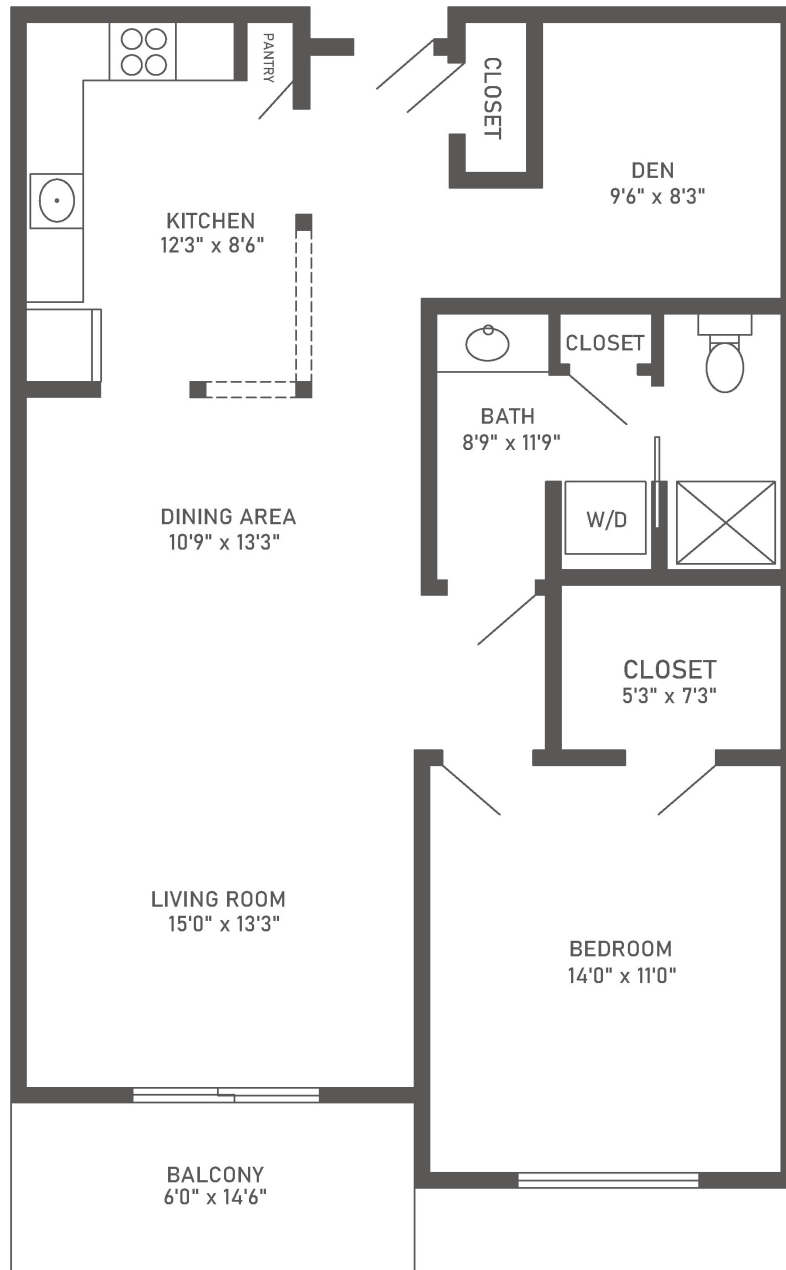

Redwood Lodge Apartment - C

One-Bedroom + Den, One-Bath

954 sq. ft.

Dimensions are approximate.

2125 North Olive Avenue, Turlock, CA 95382 (209) 216-5696 CovLivingTurlock.org

Covenant Living Communities & Services is a ministry of the Evangelical Covenant Church and does not discriminate pursuant to the federal Fair Housing Act. All faiths and beliefs are welcome. RCFE License #500301453 COA# 133 Fees are effective through September 30, 2020. Rates are subject to change.