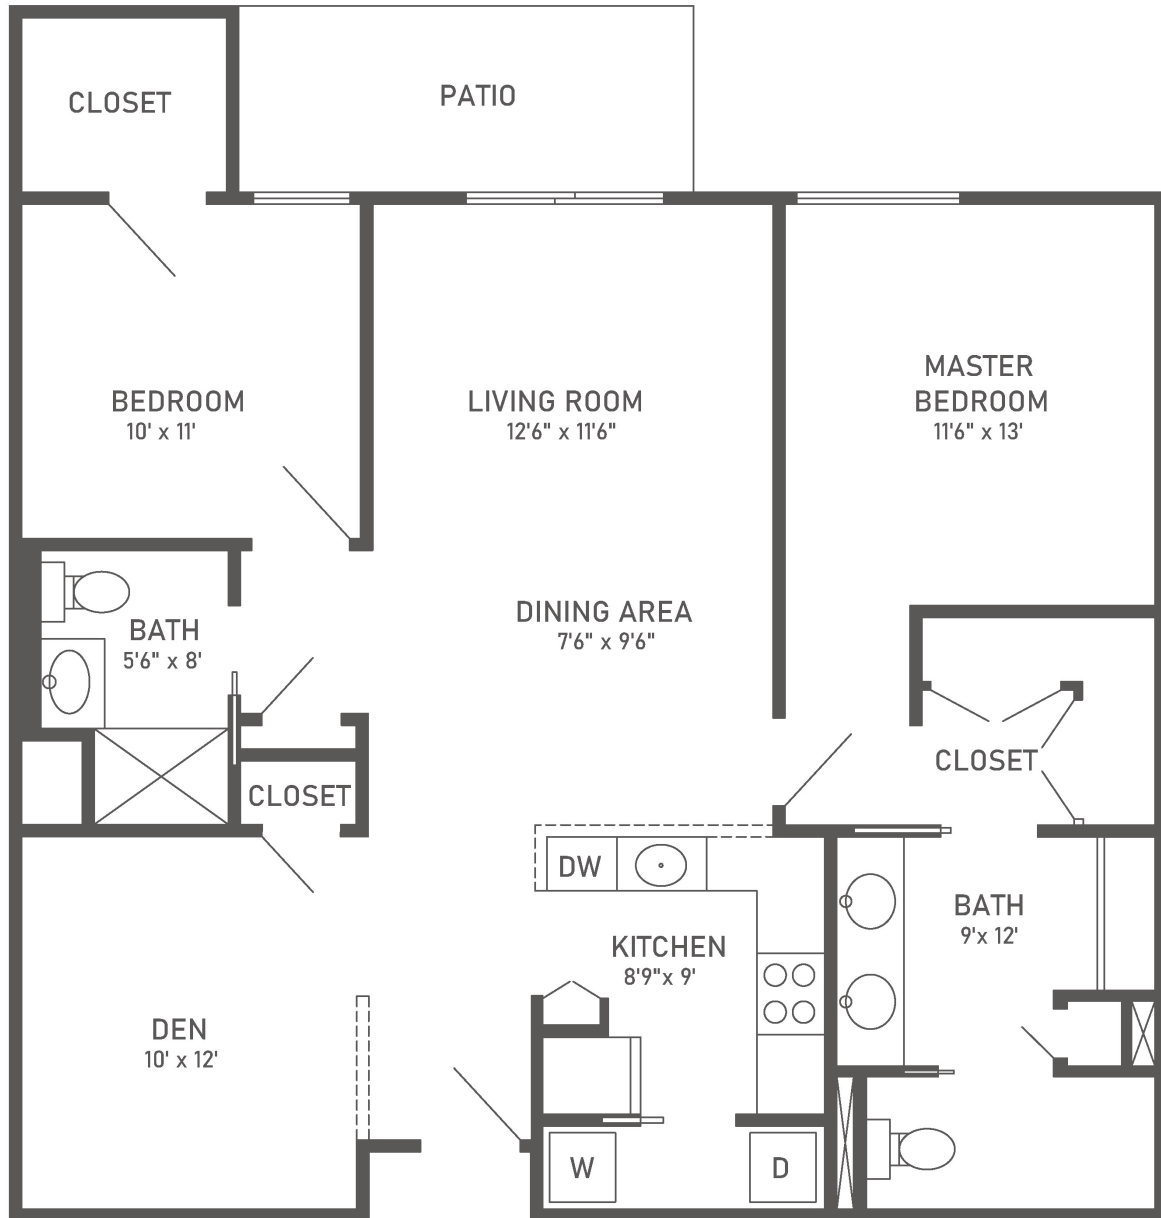

# Redwood Lodge Apartment - F2

## Two-Bedroom + Den, Two-Bath

1,160 sq. ft.

Dimensions are approximate.

2125 North Olive Avenue, Turlock, CA 95382 (209) 216-5696 CovLivingTurlock.org

Covenant Living Communities & Services is a ministry of the Evangelical Covenant Church and does not discriminate pursuant to the federal Fair Housing Act. All faiths and beliefs are welcome. RCFE License #500301453 COA# 133 Fees are effective through September 30, 2021. Rates are subject to change.