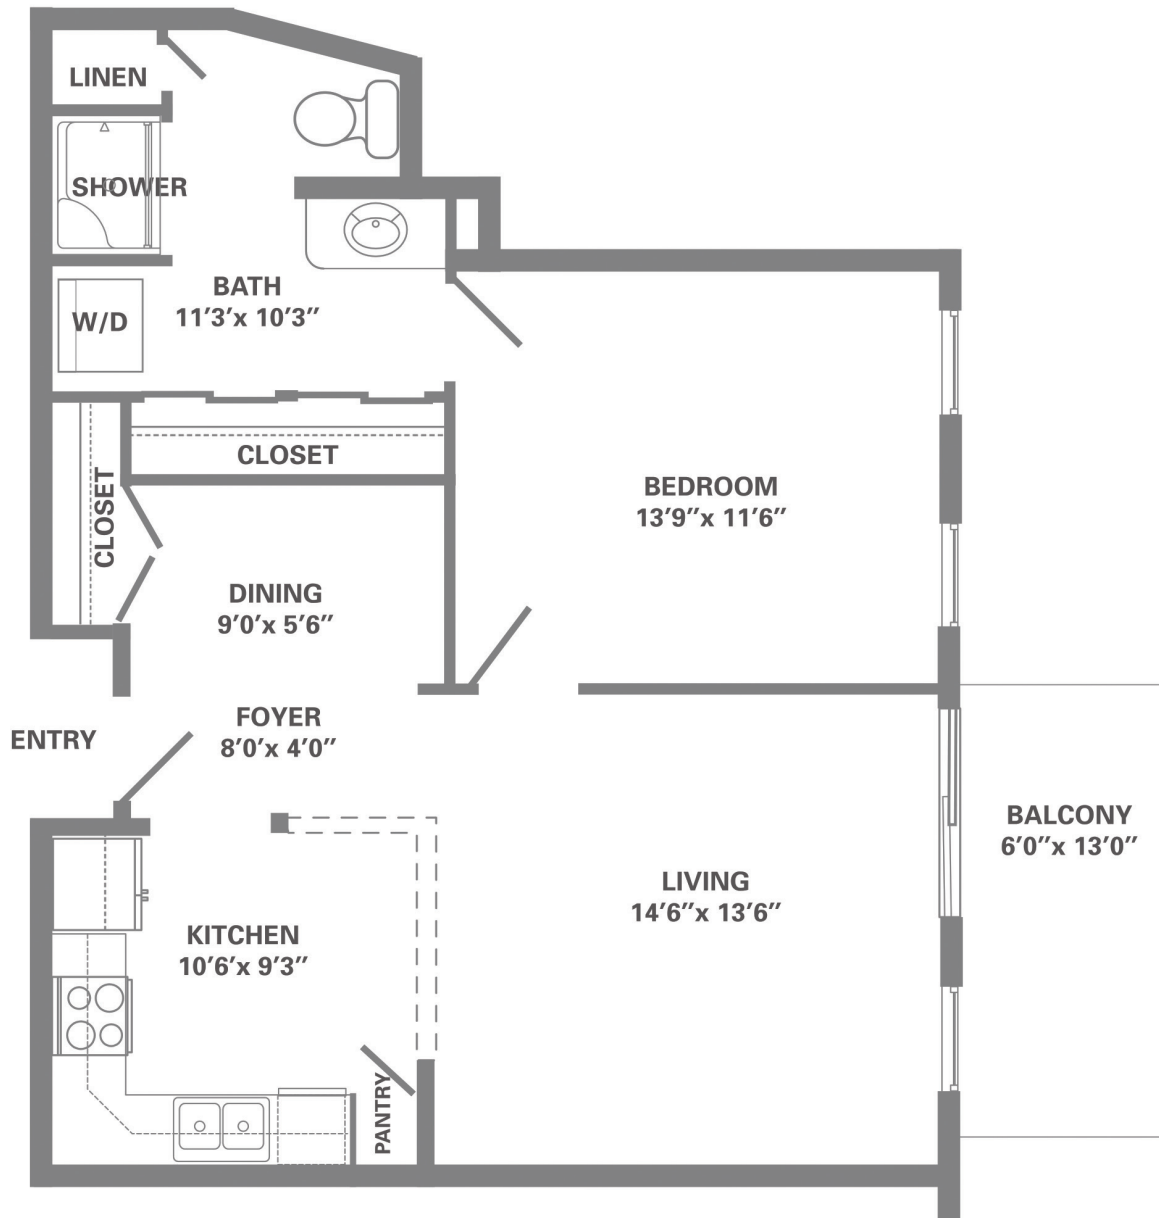

Redwood Lodge - A Apartment

One-Bedroom, One-Bath

720 sq. ft.

Dimensions are approximate.

2125 North Olive Avenue, Turlock, CA 95382 (209) 216-5696 CovLivingTurlock.org

Covenant Living Communities & Services is a ministry of the Evangelical Covenant Church and does not discriminate pursuant to the federal Fair Housing Act. All faiths and beliefs are welcome. RCFE License #500301453 COA# 133